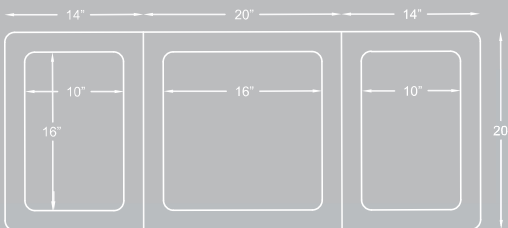

ORDER TODAY & RECEIVE EXPEDITED SHIPPING!

MINIMUM ORDER 100 PIECES

Tri Window Dividers are an all-plastic corrugated barrier that is ideal for school desktops and educational institutions. Tri Window Dividers are completely sanitizable and available in 3 different sizes.

Barrier Trio	Front Panel Size	Window Opening	CFC Product ID	Weight
Small	20" x 20"	16" x 16"	350-32020	1 lbs.
Large	23" x 24"	19" x 20"	350-32324	1.4 lbs.

SMALL
20" X 20"

LARGE
23" X 24"