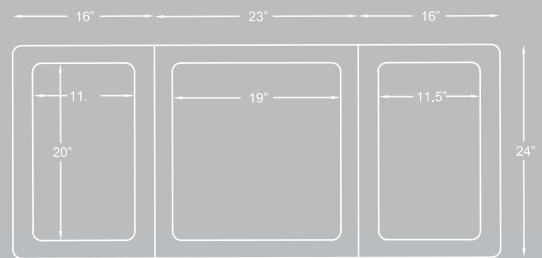

ORDER TODAY & RECEIVE EXPEDITED SHIPPING!

MINIMUM ORDER 100 PIECES

Tri Window Dividers are an all-plastic corrugated barrier that is ideal for school desktops and educational institutions. Tri Window Dividers are completely sanitizable and available in 3 different sizes.

Barrier Trio	Front Panel Size	Window Opening	CFC Product ID	Weight
Small	20" x 20"	16" x 16"	350-32020	1 lbs.
Large	23" x 24"	19" x 20"	350-32324	1.4 lbs.

SMALL
20" X 20"

LARGE
23" X 24"