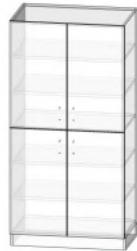

Model	Case Exterior	Interior—Open	Interior—Closed	Doors—Exterior
431	CFC Educational- Woodgrain / Solid / Nebula	Matching	Matching	Matching
432	CFC Educational- Solid	CFC Educational- Solid	CFC Educational- Solid	Any Standard HPL (Matte finish)
433	Any Standard HPL (Matte finish)	CFC Educational- Solid	CFC Educational- Solid	Any Standard HPL (Matte finish)
434	Any Standard HPL (Matte finish)	Matching	Matching	Matching

Tall Storage

-2231

Model	Description	Size
43X-2231-03672	Double Door 1 fixed / 4 adjustable	20"D x 36"W x 72"H
43X-2231-43672	Double Door 1 fixed / 4 adjustable	24"D x 36"W x 72"H

-2241

Model	Description	Size
43X-2241-03672	Four Door 1 fixed / 4 adjustable	20"D x 36"W x 72"H
43X-2241-43672	Four Door 1 fixed / 4 adjustable	24"D x 36"W x 72"H

-2421

Model	Description	Size
43X-2421-03672	Double Door Hanging Area / 5 adjustable	20"D x 36"W x 72"H
43X-2421-43672	Double Door Hanging Area / 5 adjustable	24"D x 36"W x 72"H

-2650

-2651

-2652

Model	Description	Size
43X-2650-43672	Base Cabinet w/ Upper 51 Mail Slots—3 wide	24"D x 36"W x 72"H
43X-2651-44272	Base Cabinet w/ Upper 68 Mail Slots—4 wide	24"D x 42"W x 72"H
43X-2652-45472	Base Cabinet w/ Upper 85 Mail Slots—5 wide	24"D x 54"W x 72"H

Cubby Storage

-2610

Model	Description	Size
43X-2610-03672	6 Open Cubbies w/ Double Door Cubbies: 11"W x 20"H	20"D x 36"W x 72"H
43X-2610-43672	6 Open Cubbies w/ Double Door Cubbies: 11"W x 20"H	24"D x 36"W x 72"H