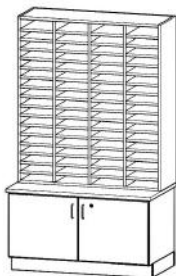

Tall Storage

-2231

Model	Description	Size
43X-2231-03672	Double Door 1 fixed / 4 adjustable	20"D x 36"W x 72"H
43X-2231-43672	Double Door 1 fixed / 4 adjustable	24"D x 36"W x 72"H

-2241

Model	Description	Size
43X-2241-03672	Four Door 1 fixed / 4 adjustable	20"D x 36"W x 72"H
43X-2241-43672	Four Door 1 fixed / 4 adjustable	24"D x 36"W x 72"H

-2421

Model	Description	Size
43X-2421-03672	Double Door Hanging Area / 5 adjustable	20"D x 36"W x 72"H
43X-2421-43672	Double Door Hanging Area / 5 adjustable	24"D x 36"W x 72"H

-2650

-2651

-2652

Model	Description	Size
43X-2650-43672	Base Cabinet w/ Upper 51 Mail Slots—3 wide	24"D x 36"W x 72"H
43X-2651-44272	Base Cabinet w/ Upper 68 Mail Slots—4 wide	24"D x 42"W x 72"H
43X-2652-45472	Base Cabinet w/ Upper 85 Mail Slots—5 wide	24"D x 54"W x 72"H

Cubby Storage

-2610

Model	Description	Size
43X-2610-03672	6 Open Cubbies w/ Double Door Cubbies: 11"W x 20"H	20"D x 36"W x 72"H
43X-2610-43672	6 Open Cubbies w/ Double Door Cubbies: 11"W x 20"H	24"D x 36"W x 72"H

Model	Description	Size
43X-2630-03672	4 Open Cubbies Cubbies: 11"W x 20"H	20"D x 26"W x 48"H
43X-2630-43672	4 Open Cubbies Cubbies: 11"W x 20"H	24"D x 26"W x 48"H

-2640

Model	Description	Size
43X-2640-03672	5 Open Cubbies Width: 9-3/4" Heights: Top & Bottom (10") Middle (21")	20"D x 54"W x 48"H
43X-2640-43672	5 Open Cubbies Width: 9-3/4" Heights: Top & Bottom (10") Middle (21")	24"D x 54"W x 48"H