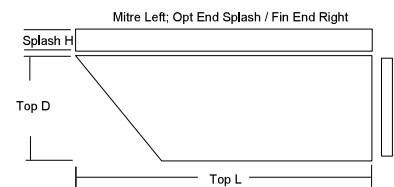

30C Countertop w/ Sealed Joints

4" High Backsplash

Joint fastener left and right

Both ends finished

30R Countertop w/ Sealed Joints

4" High Backsplash

Joint fastener & finished end right

Finished end or splash left

30L Countertop w/ Sealed Joints

4" High Backsplash

Joint fastener and finished end left

Finished end or splash right

Countertop Configurations

40C Countertop

- Backsplash Only
- 45 Degree Mitre Left & Right

40R Countertop

- Backsplash Only
- 45 Degree Mitre Left
- Optional Finished End Right

40L Countertop

- Backsplash Only
- 45 Degree Mitre Right
- Optional Finished End Left