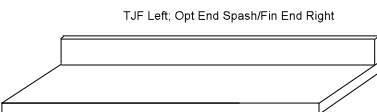

30C Countertop w/ Sealed Joints

4" High Backsplash

Joint fastener left and right

Both ends finished

30R Countertop w/ Sealed Joints

4" High Backsplash

Joint fastener & finished end right

Finished end or splash left

30L Countertop w/ Sealed Joints

4" High Backsplash

Joint fastener and finished end left

Finished end or splash right

Countertop Configurations

40C Countertop

- Backsplash Only
- 45 Degree Mitre Left & Right