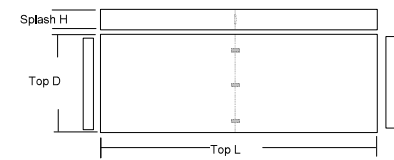

011-B Countertop

Edgebanded front edge
 Backsplash, Left & Right End Splash
 Optional Finished Ends
 Lengths up to 144"

011-R Countertop - with Backsplash

Edgebanded front edge
 Backsplash & Right End Splash
 Optional Finished Ends
 Lengths up to 144"

011-L Countertop - with Backsplash

Edgebanded front edge
 Backsplash & Left End Splash
 Optional Finished Ends
 Lengths up to 144"

Countertop Configurations

012 Countertop - with Backsplash

Edgebanded front edge
Optional Finished Ends
Lengths up to 288"

012-B Countertop

Edgebanded front edge
Backsplash, Left & Right End Splash
Optional Finished Ends
Lengths up to 288"

012-R Countertop - with Backsplash

Edgebanded front edge
Backsplash & Right End Splash
Optional Finished Ends
Lengths up to 288"