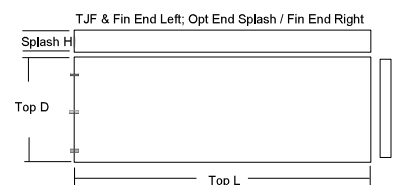

20R Countertop

4" High Backsplash

Tight joint fastener right

Finished end or splash left

20L Countertop

4" High Backsplash

Tight joint fastener left

Finished end or splash right

30C Countertop w/ Sealed Joints

4" High Backsplash

Joint fastener left and right

Both ends finished

30R Countertop w/ Sealed Joints

4" High Backsplash

Joint fastener & finished end right

Finished end or splash left

30L Countertop w/ Sealed Joints

4" High Backsplash

Joint fastener and finished end left

Finished end or splash right

Countertop Configurations

40C Countertop

- Backsplash Only
- 45 Degree Mitre Left & Right