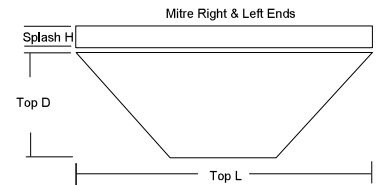

30C Countertop w/ Sealed Joints

4" High Backsplash

Joint fastener left and right

Both ends finished

30R Countertop w/ Sealed Joints

4" High Backsplash

Joint fastener & finished end right

Finished end or splash left

30L Countertop w/ Sealed Joints

4" High Backsplash

Joint fastener and finished end left

Finished end or splash right

Countertop Configurations

40C Countertop

- Backsplash Only
- 45 Degree Mitre Left & Right

40R Countertop

- Backsplash Only
- 45 Degree Mitre Left
- Optional Finished End Right

40L Countertop

- Backsplash Only
- 45 Degree Mitre Right
- Optional Finished End Left