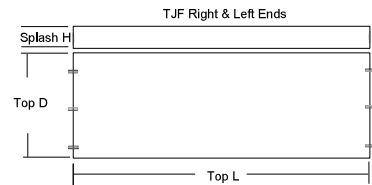

013-L Countertop - with Backsplash

Edgebanded front edge
Backsplash & Left End Splash
Optional Finished Ends
Lengths up to 432"

Countertop Configurations

20C Countertop

4" High Backsplash

Tight joint fastener left and right

20R Countertop

4" High Backsplash

Tight joint fastener right

Finished end or splash left

20L Countertop

4" High Backsplash

Tight joint fastener left

Finished end or splash right