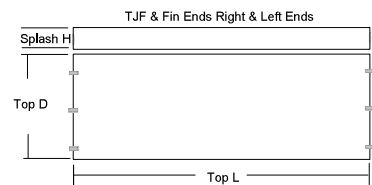

20R Countertop

4" High Backsplash

Tight joint fastener right

Finished end or splash left

20L Countertop

4" High Backsplash

Tight joint fastener left

Finished end or splash right

30C Countertop w/ Sealed Joints

4" High Backsplash

Joint fastener left and right

Both ends finished

30R Countertop w/ Sealed Joints

4" High Backsplash

Joint fastener & finished end right

Finished end or splash left