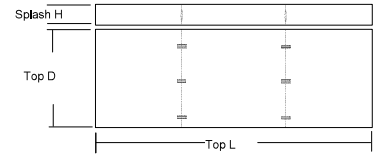

012-B Countertop

Edgebanded front edge
Backsplash, Left & Right End Splash
Optional Finished Ends
Lengths up to 288"

012-R Countertop - with Backsplash

Edgebanded front edge
Backsplash & Right End Splash
Optional Finished Ends
Lengths up to 288"

012-L Countertop - with Backsplash

Edgebanded front edge
Backsplash & Left End Splash
Optional Finished Ends
Lengths up to 288"

Countertop Configurations

013 Countertop - with Backsplash

Edgebanded front edge
Optional Finished Ends
Lengths up to 432"

013-B Countertop

Edgebanded front edge
Backsplash, Left & Right End Splash
Optional Finished Ends
Lengths up to 432"

013-R Countertop - with Backsplash

Edgebanded front edge
Backsplash & Right End Splash
Optional Finished Ends
Lengths up to 432"