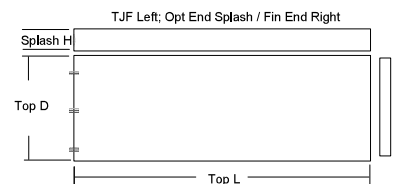

013-L Countertop - with Backsplash

Edgebanded front edge
Backsplash & Left End Splash
Optional Finished Ends
Lengths up to 432"

Countertop Configurations

20C Countertop

4" High Backsplash

Tight joint fastener left and right

20R Countertop

4" High Backsplash

Tight joint fastener right

Finished end or splash left

20L Countertop

4" High Backsplash

Tight joint fastener left

Finished end or splash right