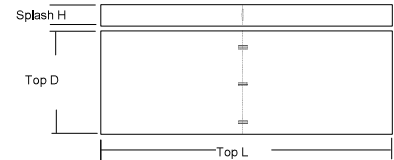

011-B Countertop

Edgebanded front edge
 Backsplash, Left & Right End Splash
 Optional Finished Ends
 Lengths up to 144"

011-R Countertop - with Backsplash

Edgebanded front edge
 Backsplash & Right End Splash
 Optional Finished Ends
 Lengths up to 144"

011-L Countertop - with Backsplash

Edgebanded front edge
 Backsplash & Left End Splash
 Optional Finished Ends
 Lengths up to 144"

Countertop Configurations

012 Countertop - with Backsplash

Edgebanded front edge
Optional Finished Ends
Lengths up to 288"

012-B Countertop

Edgebanded front edge
Backsplash, Left & Right End Splash
Optional Finished Ends
Lengths up to 288"

012-R Countertop - with Backsplash

Edgebanded front edge
Backsplash & Right End Splash
Optional Finished Ends
Lengths up to 288"

012-L Countertop - with Backsplash

Edgebanded front edge
Backsplash & Left End Splash
Optional Finished Ends
Lengths up to 288"

Countertop Configurations

013 Countertop - with Backsplash

Edgebanded front edge
Optional Finished Ends
Lengths up to 432"