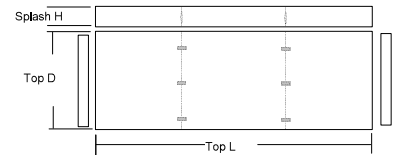

012-B Countertop

Edgebanded front edge
Backsplash, Left & Right End Splash
Optional Finished Ends
Lengths up to 288"

012-R Countertop - with Backsplash

Edgebanded front edge
Backsplash & Right End Splash
Optional Finished Ends
Lengths up to 288"

012-L Countertop - with Backsplash

Edgebanded front edge
Backsplash & Left End Splash
Optional Finished Ends
Lengths up to 288"

Countertop Configurations

013 Countertop - with Backsplash

Edgebanded front edge
Optional Finished Ends
Lengths up to 432"

013-B Countertop

Edgebanded front edge
Backsplash, Left & Right End Splash
Optional Finished Ends
Lengths up to 432"

013-R Countertop - with Backsplash

Edgebanded front edge
Backsplash & Right End Splash
Optional Finished Ends
Lengths up to 432"