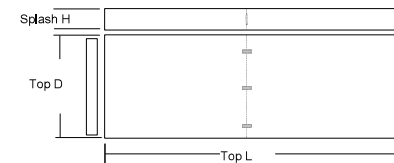

011-L Countertop - with Backsplash

Edgebanded front edge
 Backsplash & Left End Splash
 Optional Finished Ends
 Lengths up to 144"

Countertop Configurations

012 Countertop - with Backsplash

Edgebanded front edge
Optional Finished Ends
Lengths up to 288"

012-B Countertop

Edgebanded front edge
Backsplash, Left & Right End Splash
Optional Finished Ends
Lengths up to 288"

012-R Countertop - with Backsplash

Edgebanded front edge
Backsplash & Right End Splash
Optional Finished Ends
Lengths up to 288"