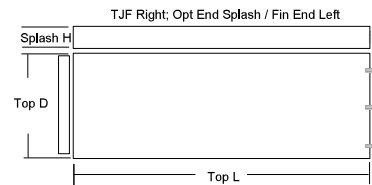

20R Countertop

4" High Backsplash

Tight joint fastener right

Finished end or splash left

20L Countertop

4" High Backsplash

Tight joint fastener left

Finished end or splash right

30C Countertop w/ Sealed Joints

4" High Backsplash

Joint fastener left and right

Both ends finished

30R Countertop w/ Sealed Joints

4" High Backsplash

Joint fastener & finished end right

Finished end or splash left