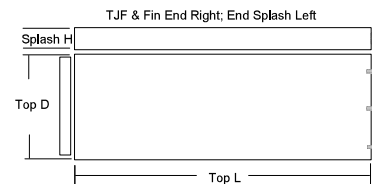

20R Countertop

4" High Backsplash

Tight joint fastener right

Finished end or splash left

20L Countertop

4" High Backsplash

Tight joint fastener left

Finished end or splash right

30C Countertop w/ Sealed Joints

4" High Backsplash

Joint fastener left and right

Both ends finished

30R Countertop w/ Sealed Joints

4" High Backsplash

Joint fastener & finished end right

Finished end or splash left

30L Countertop w/ Sealed Joints

4" High Backsplash

Joint fastener and finished end left

Finished end or splash right

Countertop Configurations

40C Countertop

- Backsplash Only
- 45 Degree Mitre Left & Right