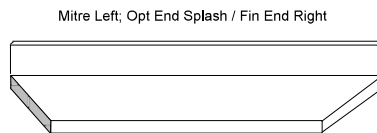

30C Countertop w/ Sealed Joints

4" High Backsplash

Joint fastener left and right

Both ends finished

30R Countertop w/ Sealed Joints

4" High Backsplash

Joint fastener & finished end right

Finished end or splash left

30L Countertop w/ Sealed Joints

4" High Backsplash

Joint fastener and finished end left

Finished end or splash right

Countertop Configurations

40C Countertop

- Backsplash Only
- 45 Degree Mitre Left & Right

40R Countertop

- Backsplash Only
- 45 Degree Mitre Left
- Optional Finished End Right

40L Countertop

- Backsplash Only
- 45 Degree Mitre Right
- Optional Finished End Left