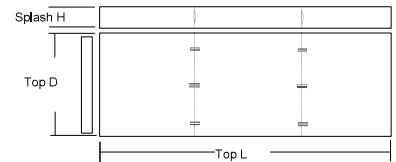

013-L Countertop - with Backsplash

Edgebanded front edge
Backsplash & Left End Splash
Optional Finished Ends
Lengths up to 432"