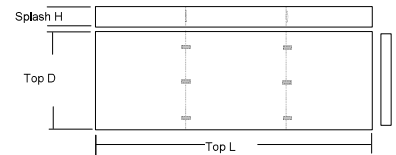

011-L Countertop - with Backsplash

Edgebanded front edge
 Backsplash & Left End Splash
 Optional Finished Ends
 Lengths up to 144"

Countertop Configurations

012 Countertop - with Backsplash

Edgebanded front edge
Optional Finished Ends
Lengths up to 288"

012-B Countertop

Edgebanded front edge
Backsplash, Left & Right End Splash
Optional Finished Ends
Lengths up to 288"

012-R Countertop - with Backsplash

Edgebanded front edge
Backsplash & Right End Splash
Optional Finished Ends
Lengths up to 288"

012-L Countertop - with Backsplash

Edgebanded front edge
Backsplash & Left End Splash
Optional Finished Ends
Lengths up to 288"

Countertop Configurations

013 Countertop - with Backsplash

Edgebanded front edge
Optional Finished Ends
Lengths up to 432"

013-B Countertop

Edgebanded front edge
Backsplash, Left & Right End Splash
Optional Finished Ends
Lengths up to 432"

013-R Countertop - with Backsplash

Edgebanded front edge
Backsplash & Right End Splash
Optional Finished Ends
Lengths up to 432"