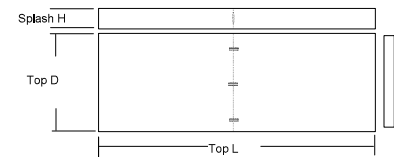

011-L Countertop - with Backsplash

Edgebanded front edge
 Backsplash & Left End Splash
 Optional Finished Ends
 Lengths up to 144"

Countertop Configurations

012 Countertop - with Backsplash

Edgebanded front edge
Optional Finished Ends
Lengths up to 288"

012-B Countertop

Edgebanded front edge
Backsplash, Left & Right End Splash
Optional Finished Ends
Lengths up to 288"

012-R Countertop - with Backsplash

Edgebanded front edge
Backsplash & Right End Splash
Optional Finished Ends
Lengths up to 288"

012-L Countertop - with Backsplash

Edgebanded front edge
Backsplash & Left End Splash
Optional Finished Ends
Lengths up to 288"

Countertop Configurations

013 Countertop - with Backsplash

Edgebanded front edge
Optional Finished Ends
Lengths up to 432"