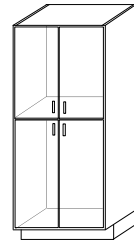

Tall Cabinet Configurations

- 2230 Closed Tall Storage

Widths: 18" - 36", 3" Increments
Depths: 14", 16", 20", 24", 30"
Heights: 24" - 52", 4" Increments

2 Adjustable Shelves

- 2231 Closed Tall Storage

Widths: 18" - 36", 3" Increments
Depths: 14", 16", 20", 24", 30"
Heights: 52" - 80", 4" Increments

1 Fixed Shelf
4 Adjustable Shelves
Optional Door Lock

- 2232 Closed Tall Storage

Widths: 18" - 36", 3" Increments
Depths: 14", 16", 20", 24", 30"
Heights: 80" - 100", 4" Increments

2 Fixed Shelves
3 Adjustable Shelves
Optional Door Lock

- 2241 Closed Tall Storage

Widths: 18" - 36", 3" Increments
Depths: 14", 16", 20", 24", 30"
Heights: 52" - 80", 4" Increments

1 Fixed Shelf
4 Adjustable Shelves
Optional Door Locks

- 2421 Wardrobe Storage

Widths: 18" - 36", 3" Increments
Depths: 20", 24", 30"
Heights: 52" - 80", 4" Increments

1 Hat Shelf
1 Hanging Rail
1 Fixed Shelf
4 Adjustable Shelves
Optional Door Lock

- 2531 Blind Corner Tall Storage