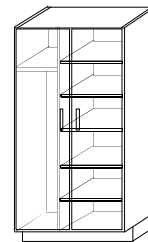

1 Fixed Shelf
4 Adjustable Shelves
Optional Door Lock

- 2232 Closed Tall Storage

Widths: 18" - 36", 3" Increments
Depths: 14", 16", 20", 24", 30"
Heights: 80" - 100", 4" Increments

2 Fixed Shelves
3 Adjustable Shelves
Optional Door Lock

- 2241 Closed Tall Storage

Widths: 18" - 36", 3" Increments
Depths: 14", 16", 20", 24", 30"
Heights: 52" - 80", 4" Increments

1 Fixed Shelf
4 Adjustable Shelves
Optional Door Locks

- 2421 Wardrobe Storage

Widths: 18" - 36", 3" Increments
Depths: 20", 24", 30"
Heights: 52" - 80", 4" Increments

1 Hat Shelf
1 Hanging Rail
1 Fixed Shelf
4 Adjustable Shelves
Optional Door Lock

- 2531 Blind Corner Tall Storage

Widths: 18" - 36", 3" Increments
Depths: 14", 16", 20", 24", 30"
Heights: 52" - 80", 4" Increments

1 Fixed Shelf
4 Adjustable Shelves
Optional Door Lock